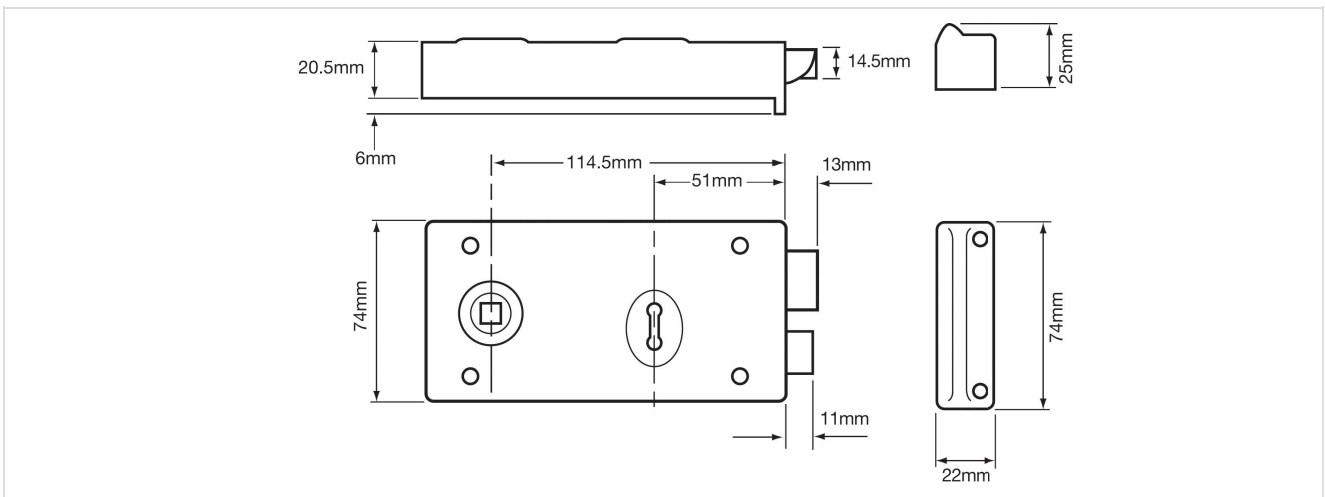

Technical Design:

Variants:

Code	Description
J1448-BJ	Lever Rim Deadlock